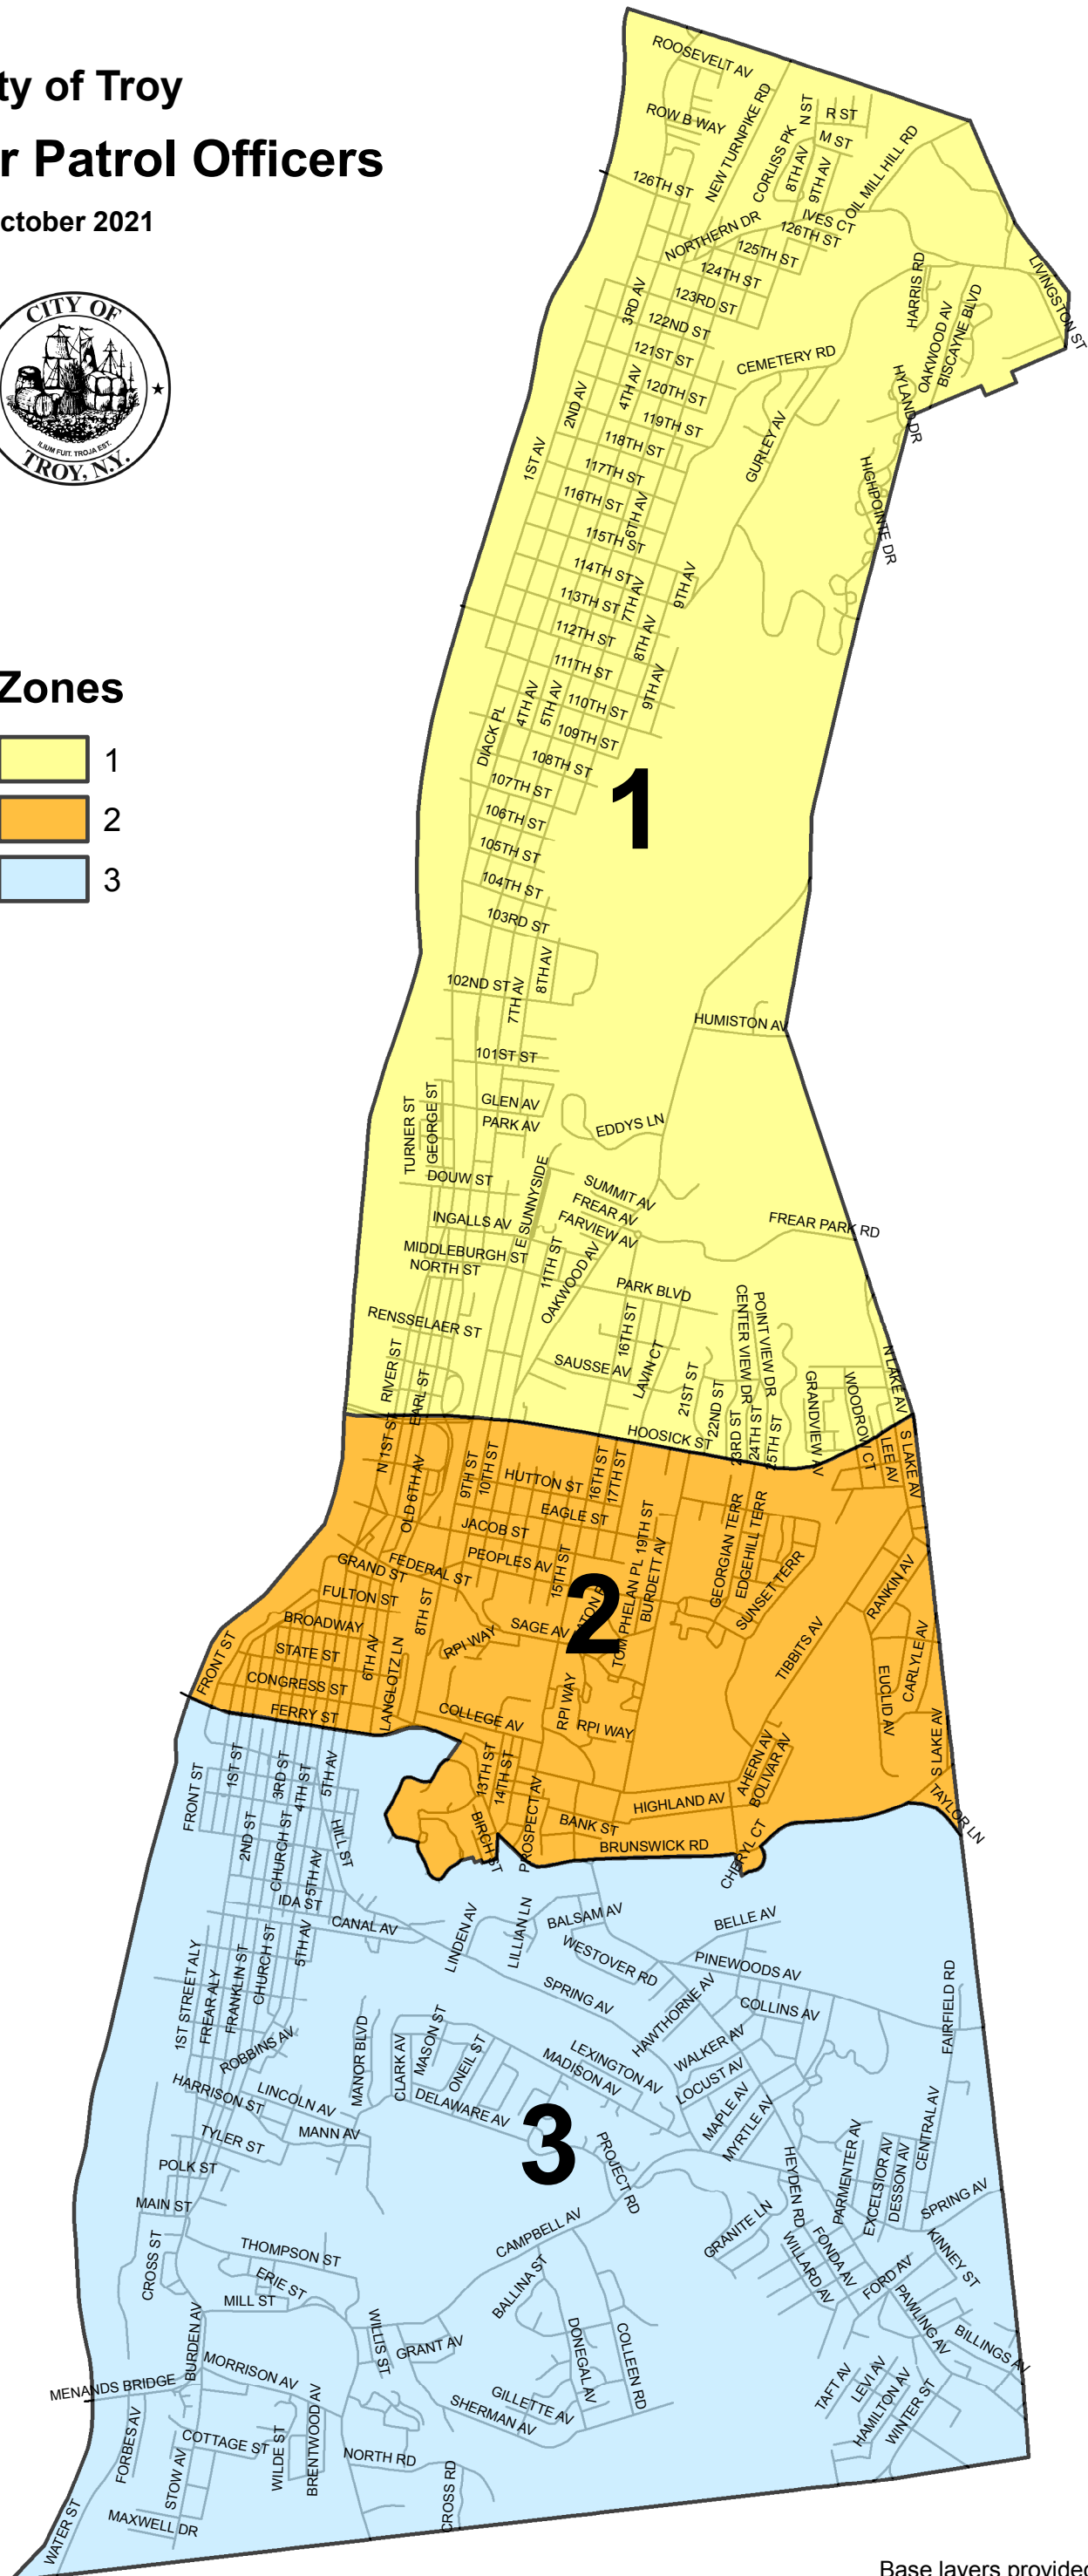

# City of Troy DPW Litter Patrol Officers

October 2021

## Zones

- 1
- 2
- 3

Base layers provided by Rensselaer County  
Bureau of Research and Information Services

Map maintained by the City of Troy NY